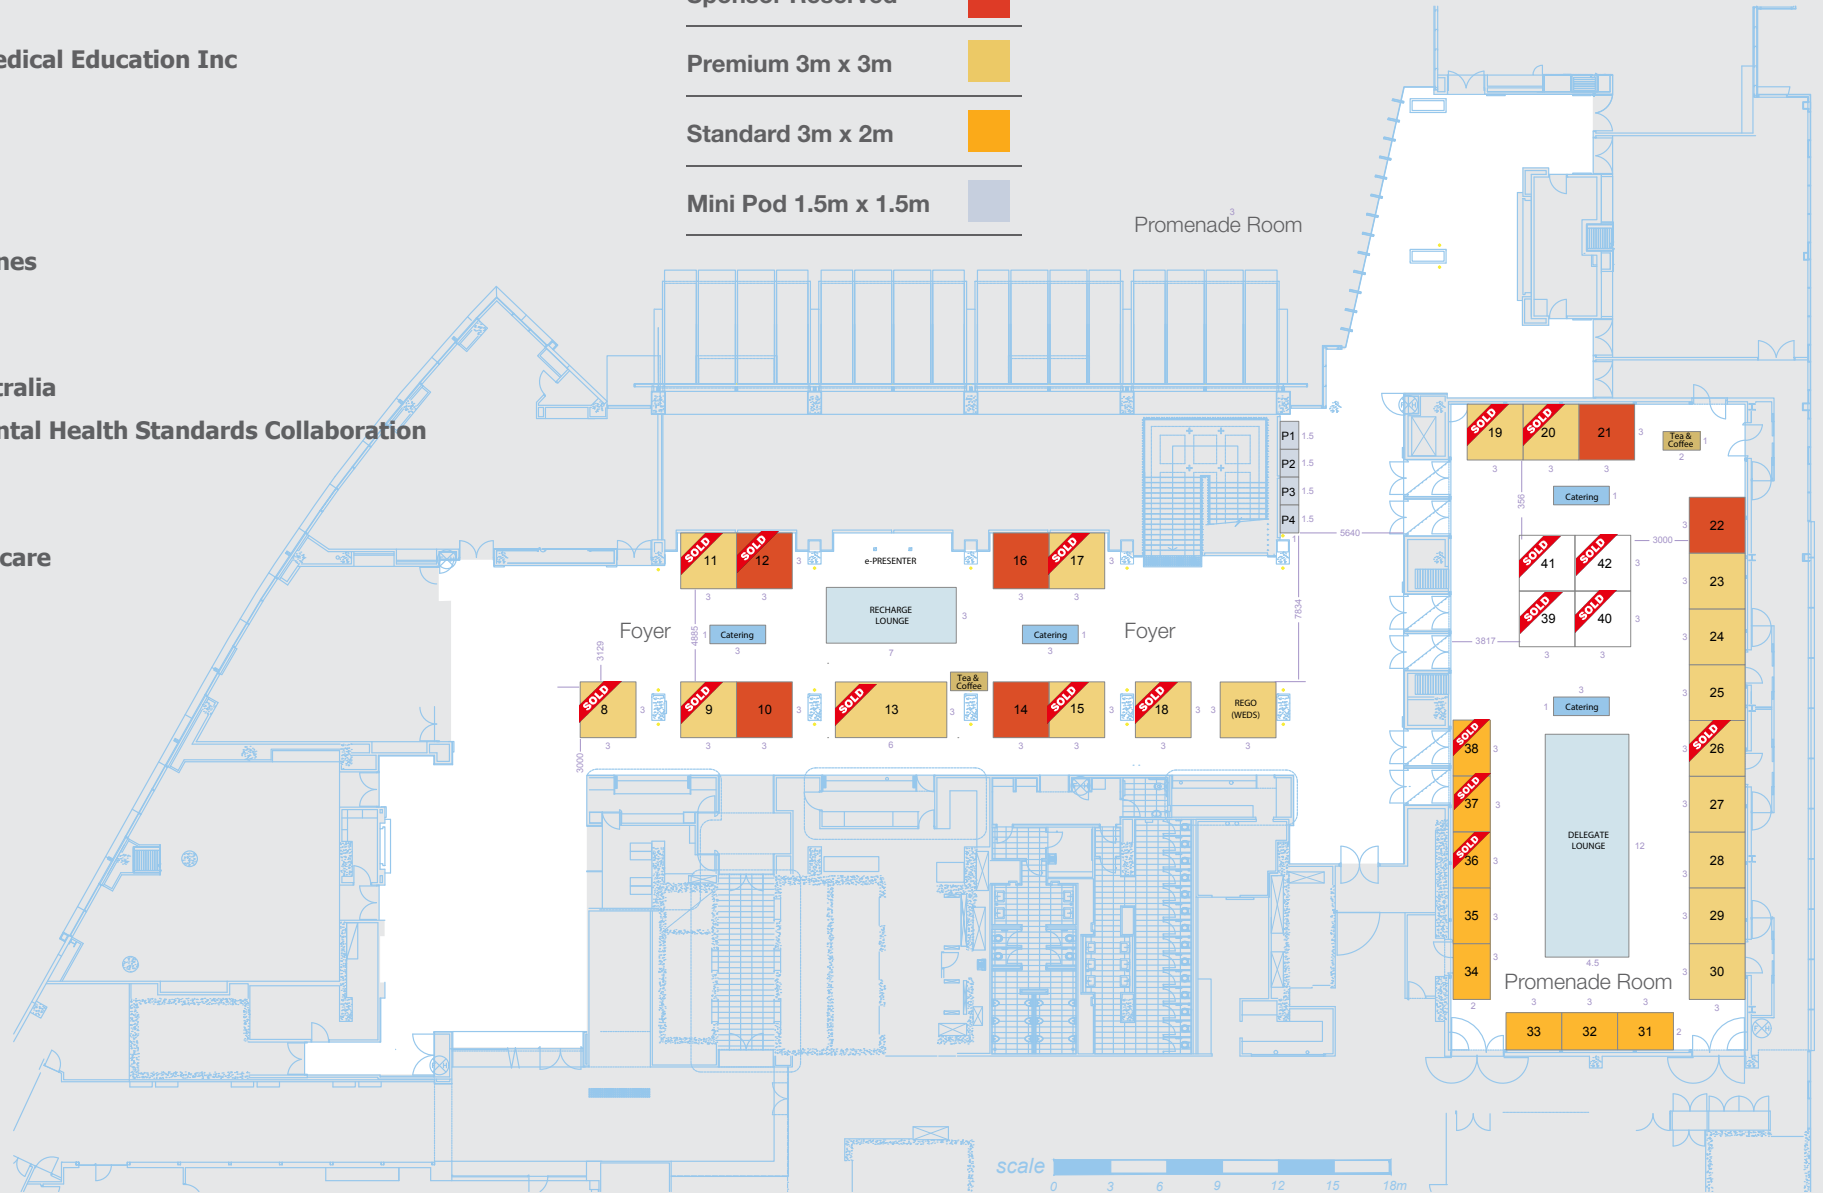

Confirmed Exhibitors

- 8 ModMed
- 9 General Practice Medical Education Inc
- 10 JAMWeb
- 11 GP Synergy
- 12 GP Synergy
- 13 ACRRM
- 15 Therapeutic Guidelines
- 17 GPEx
- 18 Headspace
- 19 GP Supervisors Australia
- 20 General Practice Mental Health Standards Collaboration
- 21
- 22
- 23 13SICK, 24-7 Healthcare
- 24
- 25
- 26 NTGPE
- 27
- 28
- 29
- 30
- 31
- 32
- 33
- 34
- 35
- 36 Black Dog Institute
- 37 Greater Practice
- 38 Medcast
- 39 -42 RACGP

Sponsor Reserved

Premium 3m x 3m

Standard 3m x 2m

Mini Pod 1.5m x 1.5m

Exhibition Floorplan

The GPTEC 2019 Exhibition will be hosted in Promenade Room & Foyer of the Crown Conference Centre